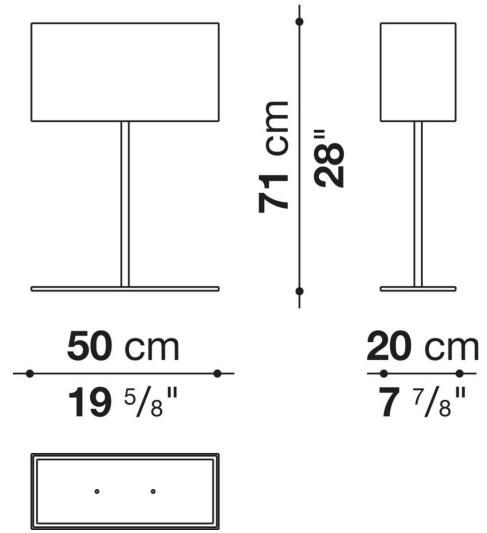

Technical drawings

CL1

CL3

CL4

CL2