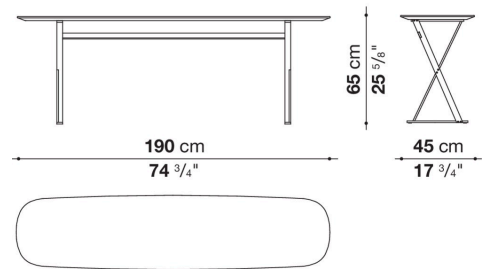

Technical drawings

SMC19