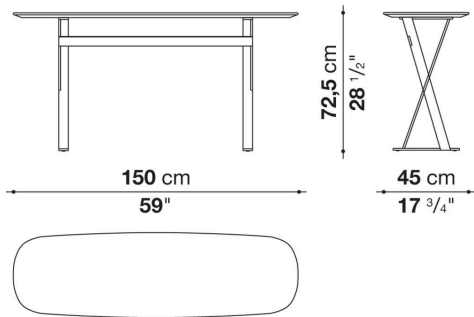

Technical drawings

SMCE15P