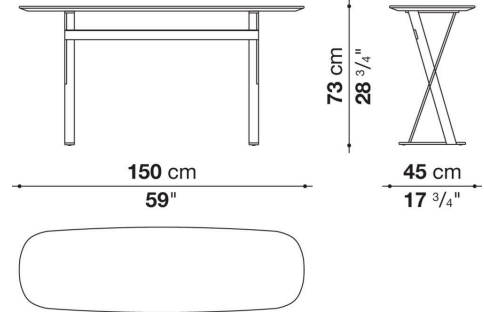

Technical drawings

SMCE15