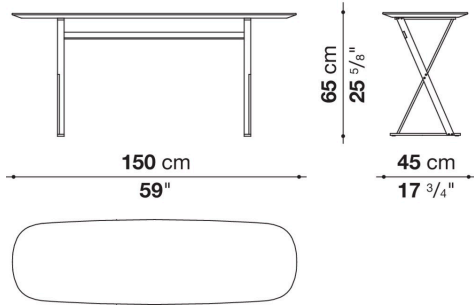

Technical drawings

SMC15