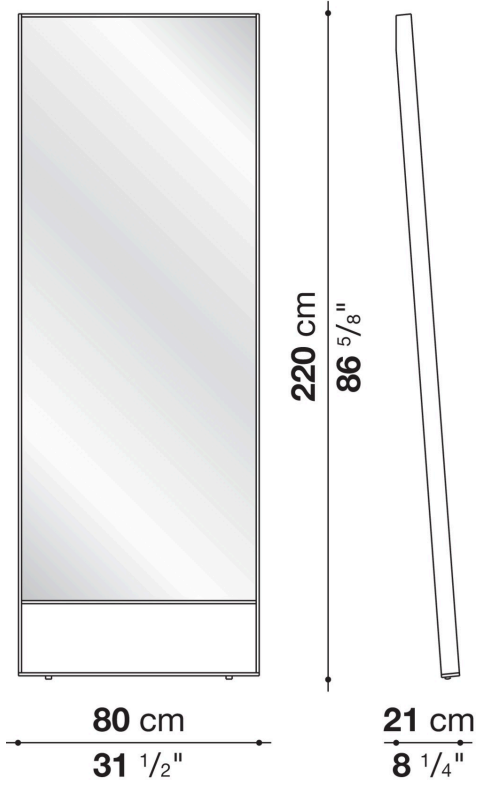

Psiche

COMPLEMENTS

2001

Antonio Citterio

Description

Mirrors with steel surround; thanks to the angled top surround they can be leaned against a wall. Proposed not only for the bedroom; they can also be used in a living area to make the ambiance seem larger.

Technical information

Panel
melamine faced wood particles
Mirror
with protective safety film
Frame
drawn steel
Feet
plastic material

Technical drawings

SMS1

SMS2