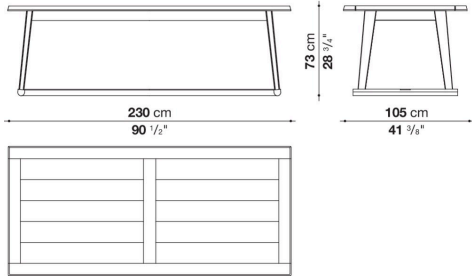

Technical drawings

LXC11