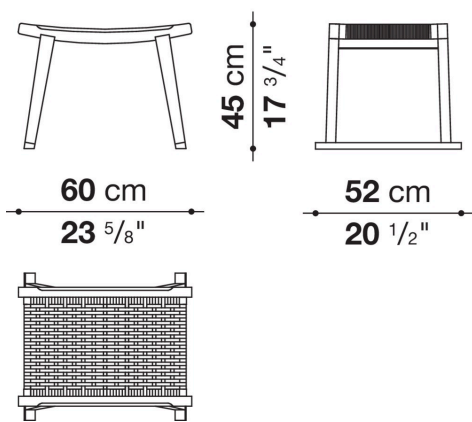

Technical information

Seat (ACP6P-ACP10P)
multi-layered wood panel, shaped polyurethane of different density, polyester fibre
Seat (ACP6PA-ACP10PA)
cellulose rope interlacing
Frame
solid wood
Ferrules
felt
Cover (ACP6P-ACP10P)
fabric or leather

Technical drawings

ACP6

ACP10

ACP6PA

ACP10PA