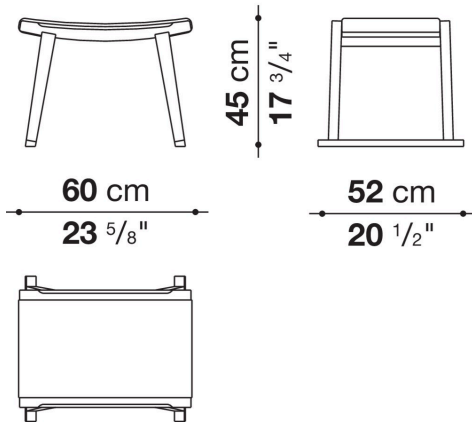

Technical drawings

ACP6