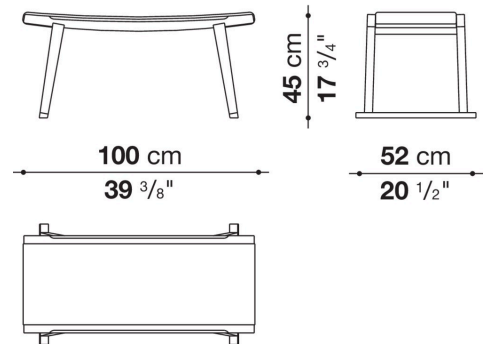

Technical drawings

ACP6

ACP10

ACP6PA