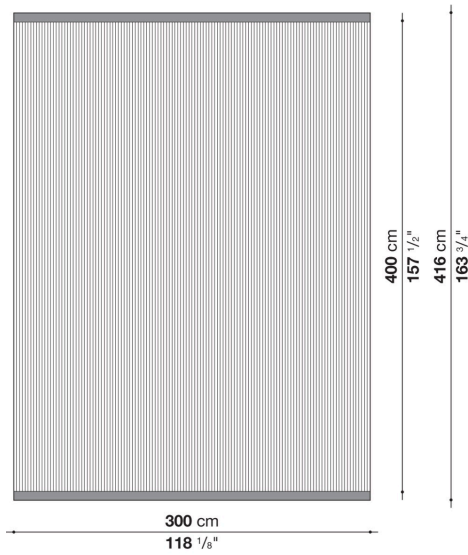

## Description

---

Carpets in 100% wool available in rectangular version in three sizes and three colours, with the possibility of having it also made to measure.

# Technical drawings

**TMT2**

**TMT3**

**TMT4**

**TMT**