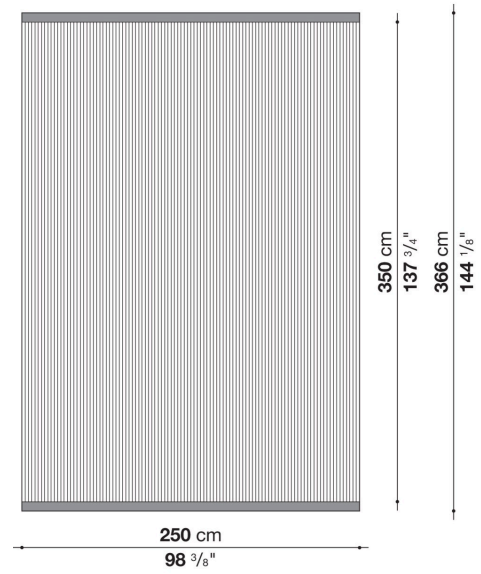

## Description

---

Carpets in 100% wool available in rectangular version in three sizes and three colours, with the possibility of having it also made to measure.

# Technical drawings

**TMT2**

**TMT3**

**TMT4**

**TMT**