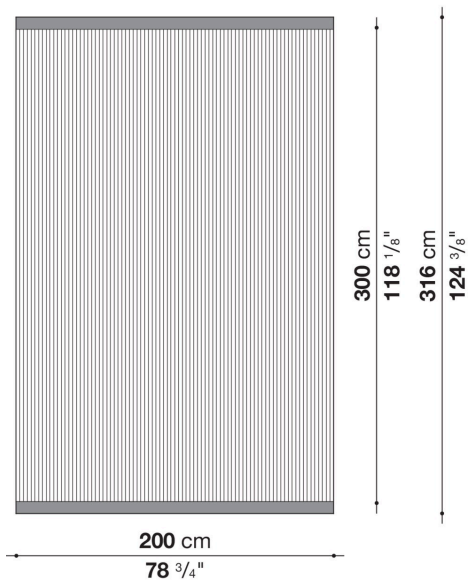

Technical drawings

TMT2