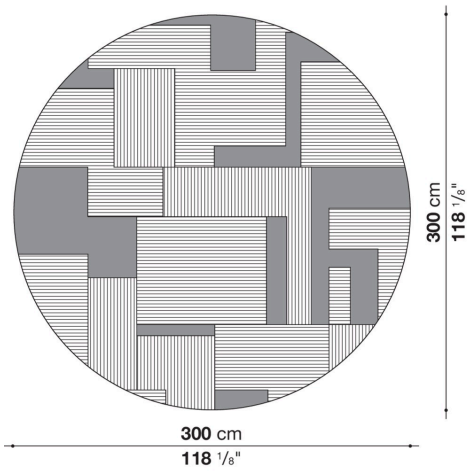

Caldes

COMPLEMENTS

2018

B&B Italia Cr&S

Description

Carpets in 80% Visrayon and 20% Botanical Silk available in nine colours. The range includes a round version, in one size or rectangular in three sizes, both of which can also be made to measure.

Technical information

Material

80% Visrayon and 20% Botanical Silk

Technical drawings

TCD1

TCD2

TCD3

TCD4