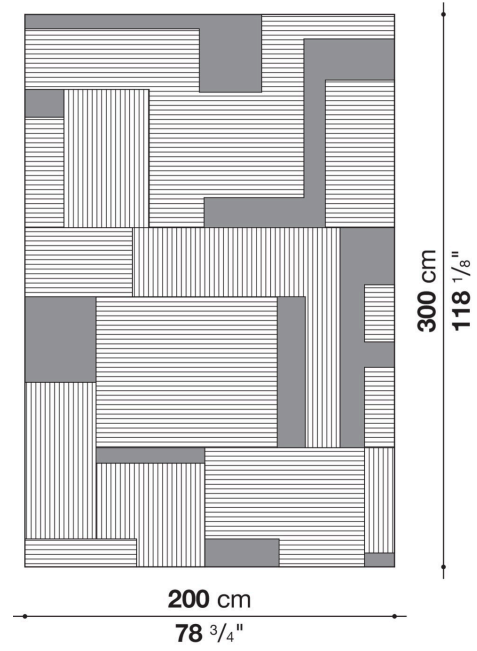

Caldes

COMPLEMENTS

2018

B&B Italia Cr&S

Description

Carpets in 80% Visrayon and 20% Botanical Silk available in nine colours. The range includes a round version, in one size or rectangular in three sizes, both of which can also be made to measure.

Technical information

Material

80% Visrayon and 20% Botanical Silk

Technical drawings

TCD1

TCD2

TCD3

TCD4