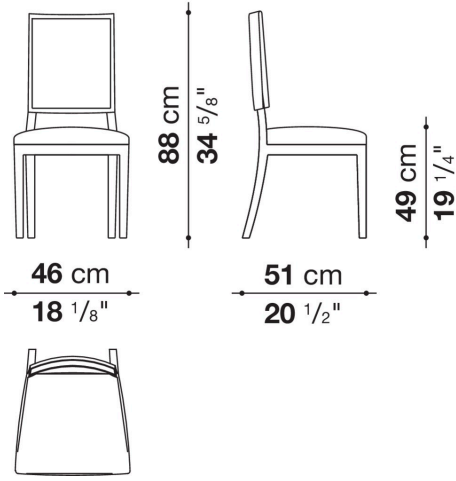

Calipso

CHAIRS

2000

Antonio Citterio

Description

Generously shaped and padded, Calipso is a chair with a traditional soul. The wood frame comes in a variety of finishes, and the seat can be upholstered in either leather or fabric. Particularly striking is the lighter looking version with a woven straw backrest that lets the light shine through. Its refined style makes Calipso perfect for a variety of settings and contexts, such as the dining and sleeping areas.

Technical information

Seat and back
multi-layered wood panel, shaped polyurethane
Back (2014_A)
straw
Frame
solid wood
Ferrules
plastic material
Cover
fabric or leather

Technical drawings

2013_A

2014_A