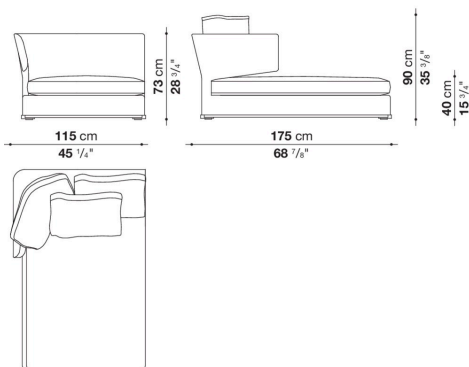

Lower edge

die-cast aluminium and extrusions

Feet

thermoplastic material

Wheels (AM140G-AM170G)

plastic material

Cover

fabric (eco-leather profiles) or leather (envelope stitching)

Technical drawings

AM229

9AM229

9AM176S

9AM176D

AM175LS

AM175LD