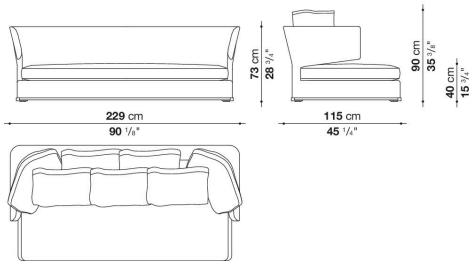

Technical drawings

AM229