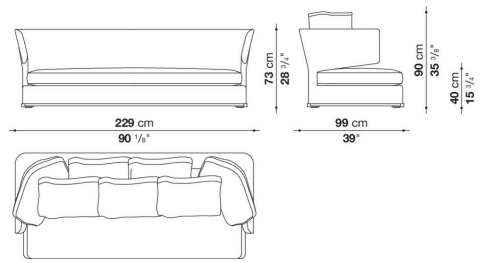

Technical drawings

9AM229