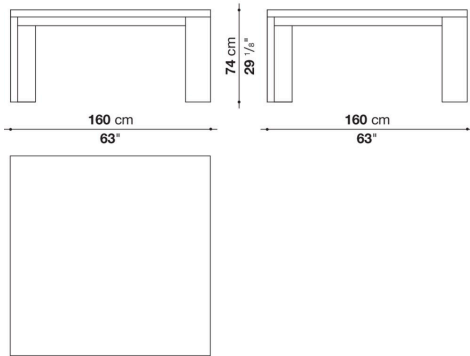

Technical drawings

ABS160TQ