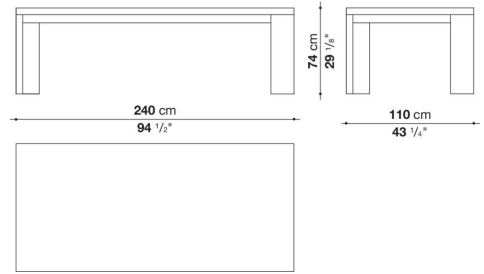

Technical drawings

ABS240T