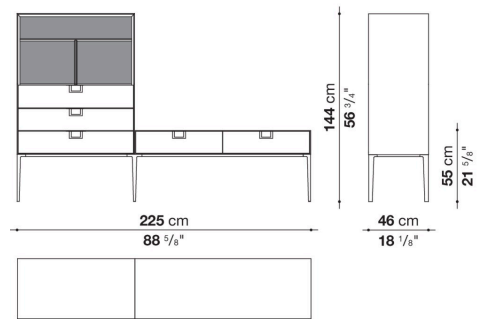

Technical information

External and internal frame
MDF wood fibre panel
Flap door compartment internal frame (LX02-LX02LQ-LX02TQ)
reflective material
Drawer frame
MDF wood fibre panel and bottom base in wood particles with melamine faced cover
Internal shelf
plywood panel with honeycomb-core and wood particles
Open compartment shelf
MDF panel
Flap door compartment shelf (LX02-LX02LQ-LX02TQ)
toughened glass
Handle
die-cast zama
Support frame
die-cast aluminium and extrusions
Adjustable feet
thermoplastic material

Technical drawings

LX03

LX02

LX04

LX05

LX01

LX15S

LX15D