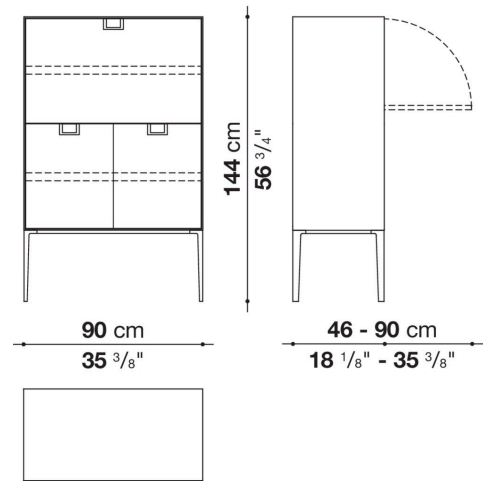

Technical drawings

LX03

LX02

LX04

LX05