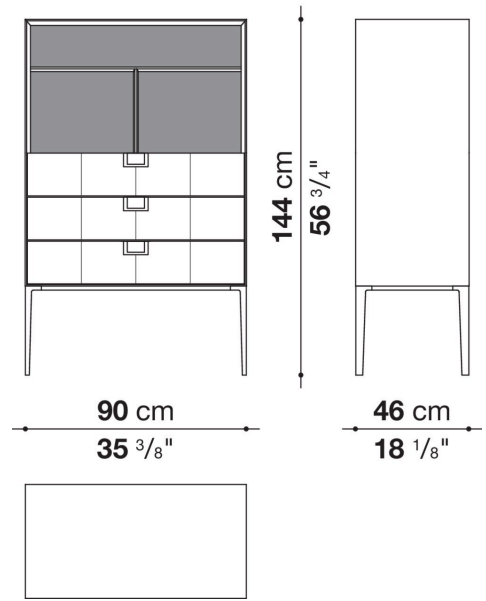

LX05LQ

LX05TQ

LX01LQ

LX01TQ