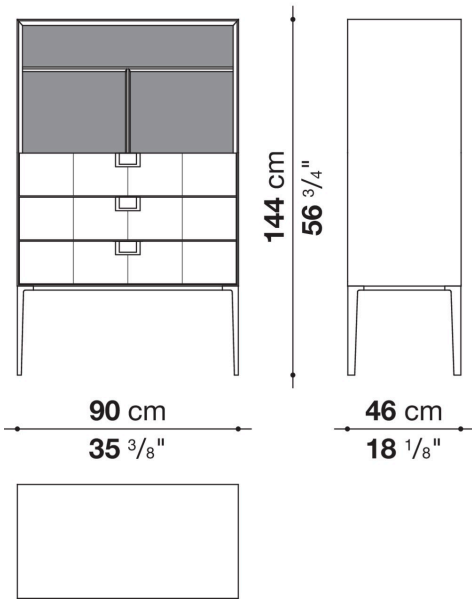

LX05LQ

LX05TQ

LX01LQ

LX01TQ