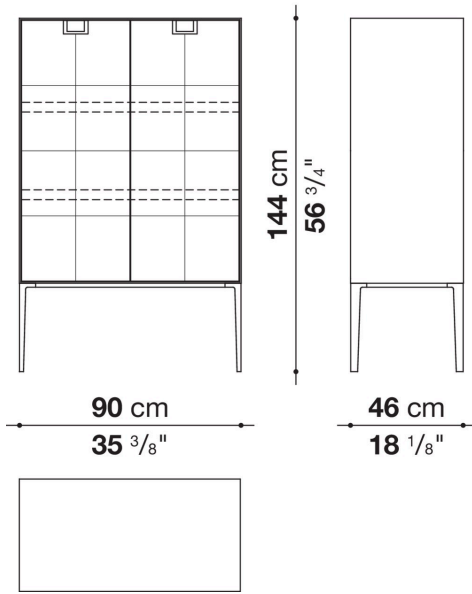

LX03LQ

LX03TQ

LX02LQ

LX02TQ