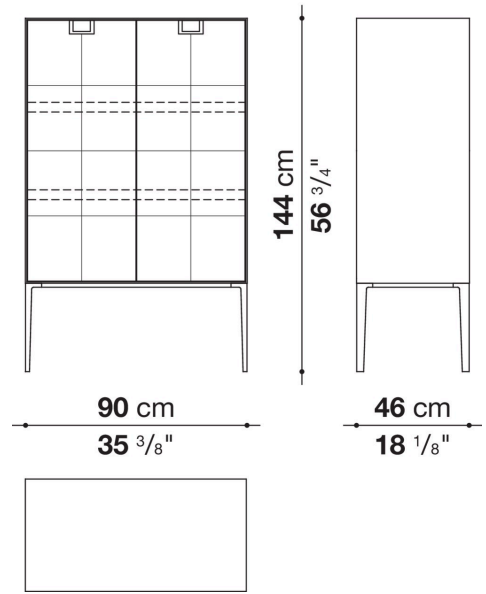

LX03LQ

LX03TQ

LX02LQ

LX02TQ