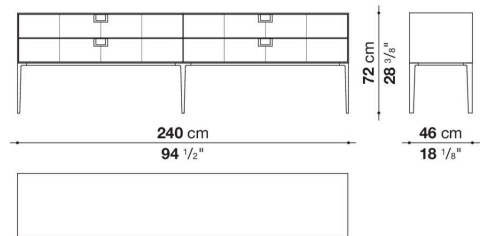

LX06TQ

LX08TQ