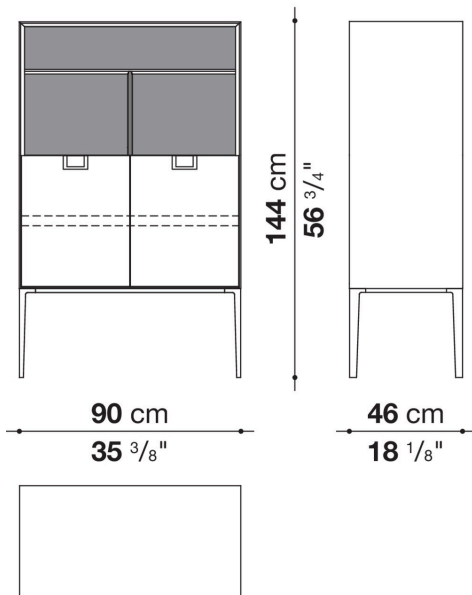

Technical information

External and internal frame
MDF wood fibre panel
Flap door compartment internal frame (LX02-LX02LQ-LX02TQ)
reflective material
Drawer frame
MDF wood fibre panel and bottom base in wood particles with melamine faced cover
Internal shelf
plywood panel with honeycomb-core and wood particles
Open compartment shelf
MDF panel
Flap door compartment shelf (LX02-LX02LQ-LX02TQ)
toughened glass
Handle
die-cast zama
Support frame
die-cast aluminium and extrusions
Adjustable feet
thermoplastic material

Technical drawings

LX03

LX02

LX04

LX05

LX01

LX15S

LX15D