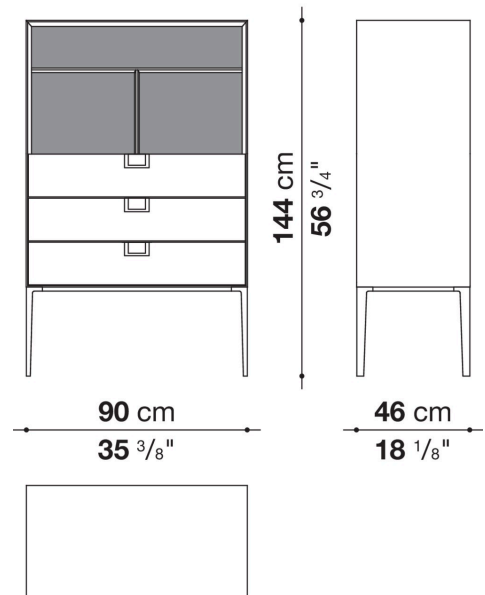

Technical information

External and internal frame
MDF wood fibre panel
Flap door compartment internal frame (LX02-LX02LQ-LX02TQ)
reflective material
Drawer frame
MDF wood fibre panel and bottom base in wood particles with melamine faced cover
Internal shelf
plywood panel with honeycomb-core and wood particles
Open compartment shelf
MDF panel
Flap door compartment shelf (LX02-LX02LQ-LX02TQ)
toughened glass
Handle
die-cast zama
Support frame
die-cast aluminium and extrusions
Adjustable feet
thermoplastic material

Technical drawings

LX03

LX02

LX04

LX05

LX01

LX15S

LX15D