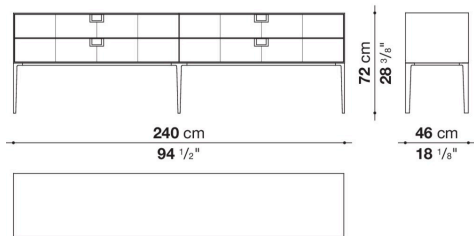

LX06LQ

LX08LQ