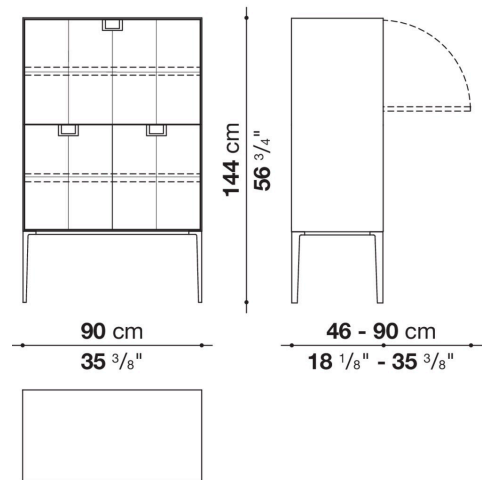

LX03LQ

LX03TQ

LX02LQ

LX02TQ