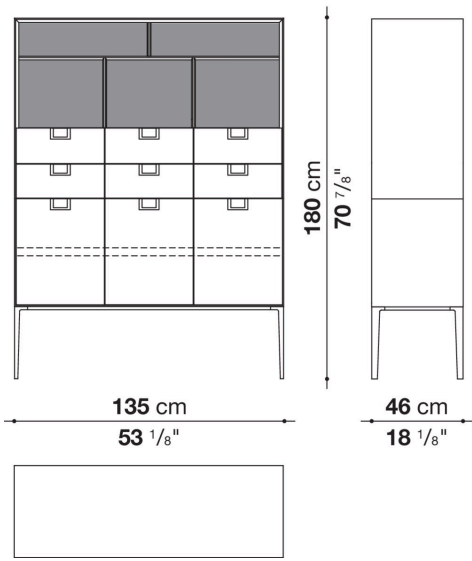

Technical information

External and internal frame
MDF wood fibre panel
Flap door compartment internal frame (LX02-LX02LQ-LX02TQ)
reflective material
Drawer frame
MDF wood fibre panel and bottom base in wood particles with melamine faced cover
Internal shelf
plywood panel with honeycomb-core and wood particles
Open compartment shelf
MDF panel
Flap door compartment shelf (LX02-LX02LQ-LX02TQ)
toughened glass
Handle
die-cast zama
Support frame
die-cast aluminium and extrusions
Adjustable feet
thermoplastic material

Technical drawings

LX03

LX02

LX04

LX05

LX01

LX15S

LX15D