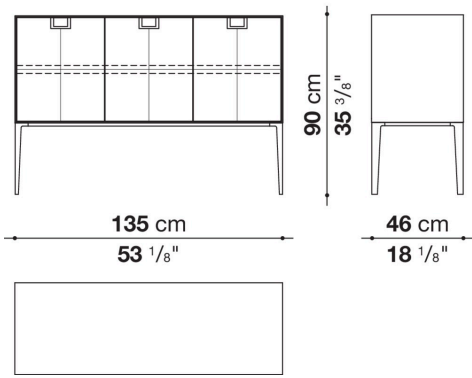

LX12LQ

LX14LQ