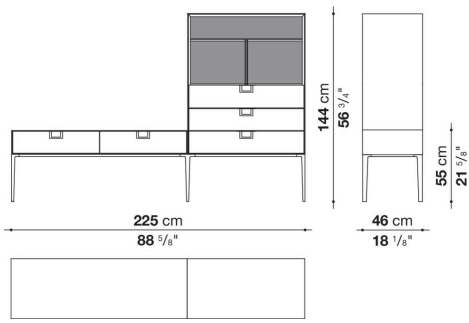

Technical information

External and internal frame
MDF wood fibre panel
Flap door compartment internal frame (LX02-LX02LQ-LX02TQ)
reflective material
Drawer frame
MDF wood fibre panel and bottom base in wood particles with melamine faced cover
Internal shelf
plywood panel with honeycomb-core and wood particles
Open compartment shelf
MDF panel
Flap door compartment shelf (LX02-LX02LQ-LX02TQ)
toughened glass
Handle
die-cast zama
Support frame
die-cast aluminium and extrusions
Adjustable feet
thermoplastic material

Technical drawings

LX03

LX02

LX04

LX05

LX01

LX15S

LX15D