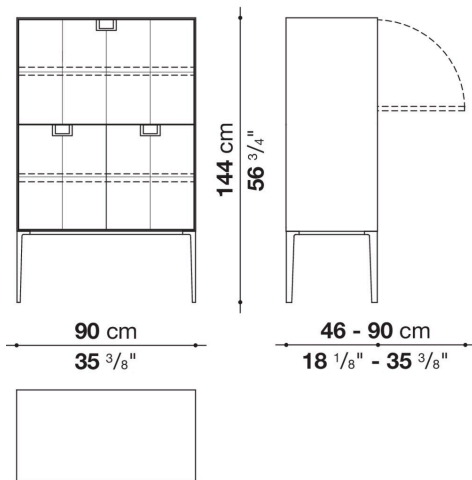

LX03LQ

LX03TQ

LX02LQ

LX02TQ