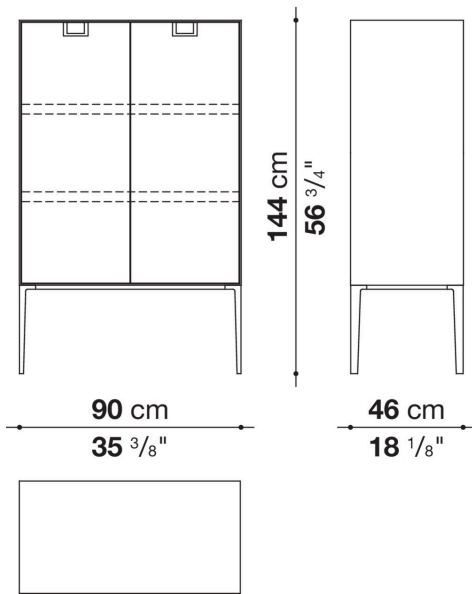

Technical drawings

LX03